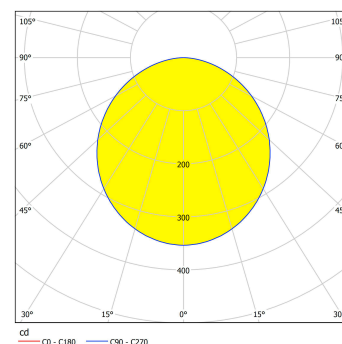

### Technical Information

Material number	64624
Type	recessed light
max. Wattage (1)	11W
Illuminant Type (1)	LED
Lumen with Cover	990
Kelvin Complete	4000K
Glass/Shade Material	plastic
Function	LED not replaceable
Beamangle (in °)	112
Operation Voltage	300mA
Article Length (in mm)	170
Article Width (in mm)	170
Article Height (in mm)	30
Installation Depth (in mm)	40
Protection Degree	IP20
Protection Class	2
Net Weight (in kg)	0.32
Colour Tolerance (LED, SDCM)	3
Enclosure Material	cast metal
Enclosure Colour	white
colour code	RAL9003
lifetime (Lx)	L70
Nominal Lifetime (in h)	50000
Serial name	FUEVA 1 PRO